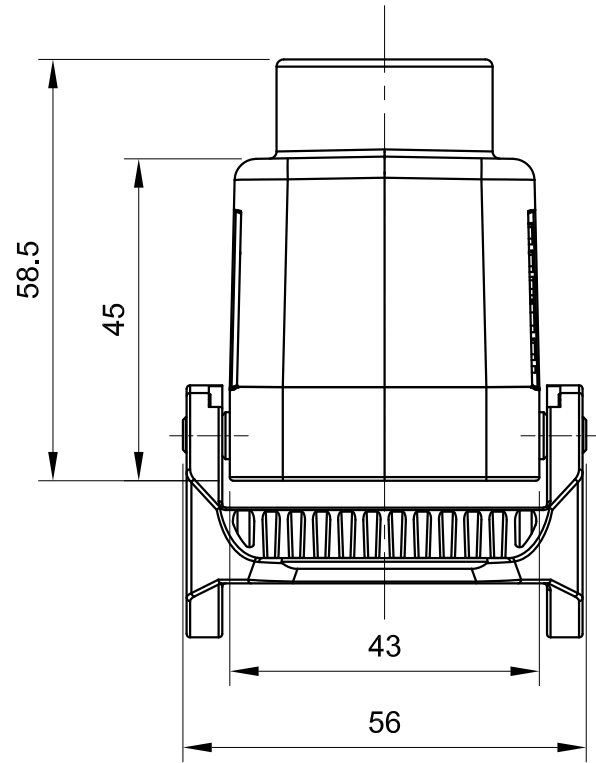

B

B

C

C

D

D

 InKonn® InKonn (Suzhou) Electric Technology Co.,Ltd.	 All Dimensions in mm Original Size DIN A4	Date 2019-12-10	Drawing No. TC6048867	Rev. A00	Scale 1:1
	Part No. 10 11 010 0021	Created by Shuxu Huang	Checked by Yiyi Luo	Page 1/1	
Type Name HB10-TE-DL-M20					

1

2

3

4

5

6