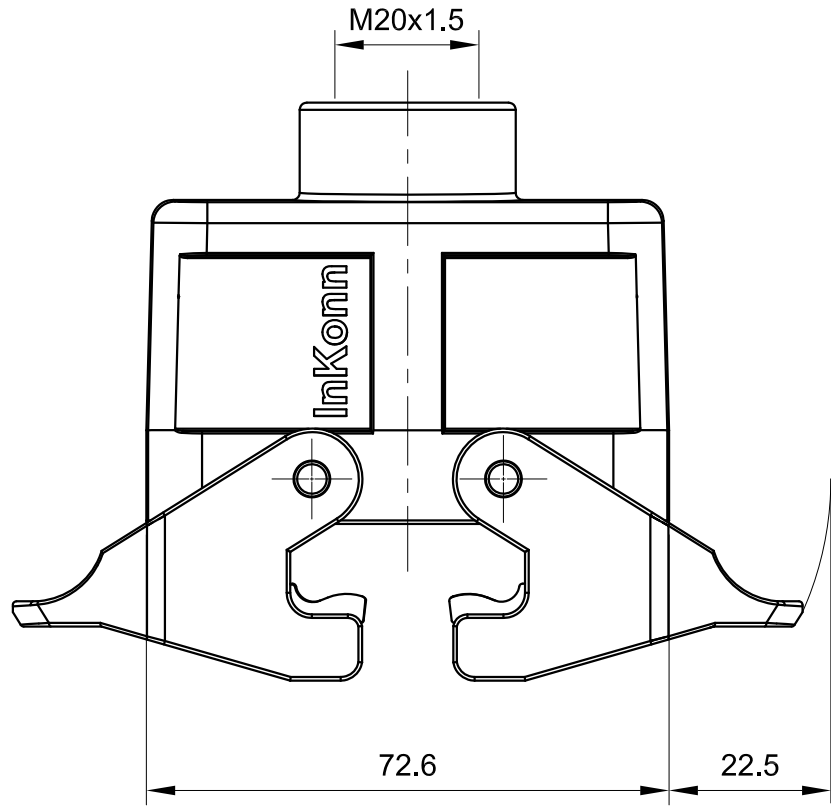

B

B

C

C

D

D

 InKonn® InKonn (Suzhou) Electric Technology Co.,Ltd.	 All Dimensions in mm Original Size DIN A4	Date 2019-12-10	Drawing No. TC6048867	Rev. A00	Scale 1:1
	Part No. 10 11 010 0021	Created by Shuxu Huang	Checked by Yiyi Luo	Page 1/1	
Type Name HB10-TE-DL-M20					

1

2

3

4

5

6